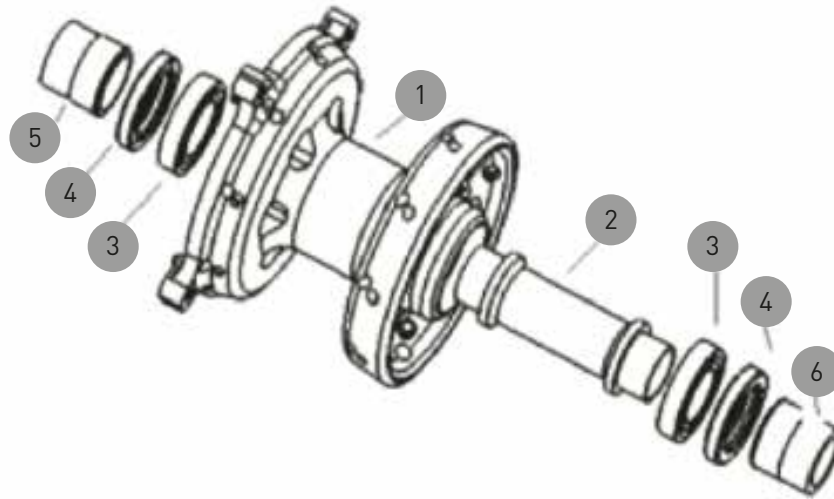

HUB FITMENTS AND REPLACEMENTS

FRONT HUBS

Model	1.Hub Fitment	2.Tube	3.Bearing	4.Seal	5.Disc Spacer	6.Plain Spacer
CR 80/85	SP101	SP101-T	6904	25*37*7	SP101-1	SP102-2
CRF 150	SP181	SP181-T	6904	25*37*7	SP181-1	SP181-2
CR 125/250, CRF 250R/450R	SP153	SP153-T	6905	30*42*7	SP153-1	SP153-2
CRF 250L	SP155	SP155-T	6905	30*42*7	SP155-1	SP155-2
CRF 250X/450X	SP172	SP172-T	6905	30*42*7	SP153-1	SPEEDO DRIVE

Model	1.Hub Fitment	2.Tube	3.Bearing	4.Seal	5.Disc Spacer	6.Plain Spacer
KX 65	SP130	SP130-T	6202	25*35*7	SP130-1	SP130-2
KX 80/85	SP143	SP143-T	6203	25*40*7	SP143-1	SP143-2
KX 125/250 KXF 250/450	SP176	SP176-T	6905	30*42*7	SP176-1	SP176-1

Model	1.Hub Fitment	2.Tube	3.Bearing	4.Seal	5.Disc Spacer	6.Plain Spacer
SX 50	SP300	SP300-T	6203	25*40*7	SP300-2	SP300-3
SX 65 2012-17	SP302	SP302-T	6003	25*35*7	SP302-3	SP302-4
SX 65 2006-11	SP150	SP150-T	6003	25*35*7	SP150-1	SP150-2
SX 85 2012-17	SP301	SP301-T	6905	30*42*7	SP301-1	SP301-1
SX 85 2008-11	SP162	SP162-T	6905	30*42*7	SP162-1	SP162-2
SX/SXF/EXC/EXCF 125-500 26mm Axle	SP157	SP157-T	6906	35*47*7	SP157-1	SP157-1
SX/SXF/EXC/EXCF 125-500 22mm Axle	SP157	SP157-T	6906	35*47*7	SP157-22-1	SP157-22-2
Freeride	SP301	SP301-T	6905	30*42*7	SP301-1	SP301-1