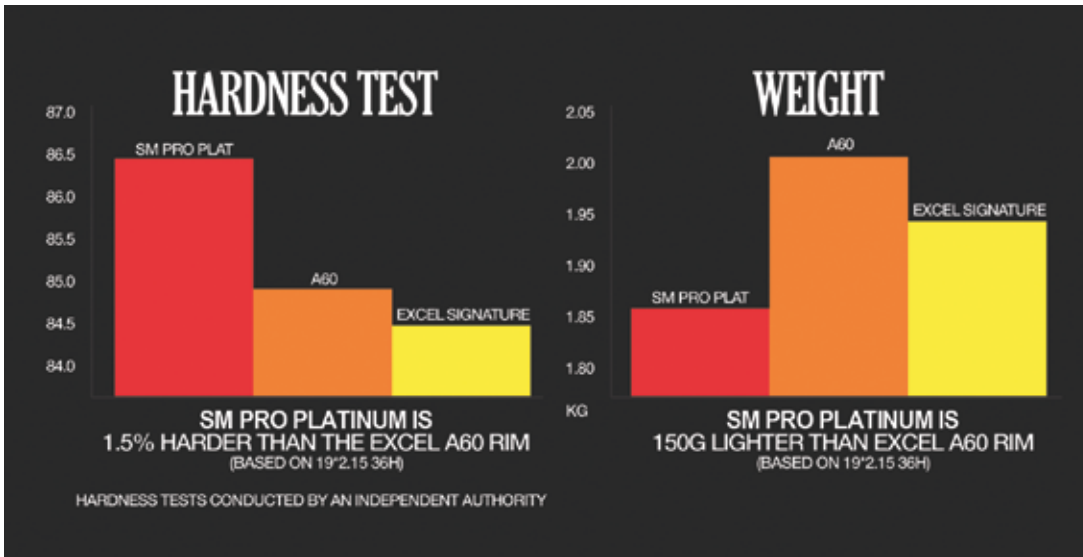

JUNIOR RIMS

Size	Position	Holes	Wheel Part Number
17x1.40	Front	28	RP62.XX.28
		32	RP62.XX.32
19x1.60	Front	28	RP60.XX.28
		32	RP60.XX.32
		36	RP60.XX.36
12x1.60	Front/Rear	28	RP64.XX.28
		32	RP64.XX.32
14x1.60	Front/Rear	28	RP63.XX.28
		32	RP63.XX.32
10x1.60	Rear	28	RP65.XX.28
		32	RP65.XX.32
16x1.85	Rear	28	RP61.XX.28
		32	RP61.XX.32
		36	RP61.XX.36

SPEEDWAY RIMS

Size	Position	Holes	Wheel Part Number
23x1.60	Front	36	RX91.XX.36
		40	RX91.XX.40
19x1.40	Front	36	RX68.XX.36
19x2.15	Rear	36	RX81.XX.36
		40	RX81.XX.40
17x1.85	Rear	36	RX67.XX.36

SENIOR RIMS

Size	Position	Holes	Wheel Part Number
21x1.60	Front	36	RP80.XX.36
21x1.60	Front	32	RP80.XX.32
19x2.15	Rear	36	RP81.XX.36
		32	RP81.XX.32
19x1.85	Rear	36	RP82.XX.36
		32	RP82.XX.32
18x2.15	Rear	36	RP84.XX.36
		32	RP84.XX.32

SUPERMOTO RIMS

Size	Position	Holes	Wheel Part Number
16.5x3.50	Front	36	RP70.XX.36
17x3.50	Front	36	RP71.XX.36
17x4.25	Rear	36	RP72.XX.36
17x5.00	Rear	36	RP73.XX.36