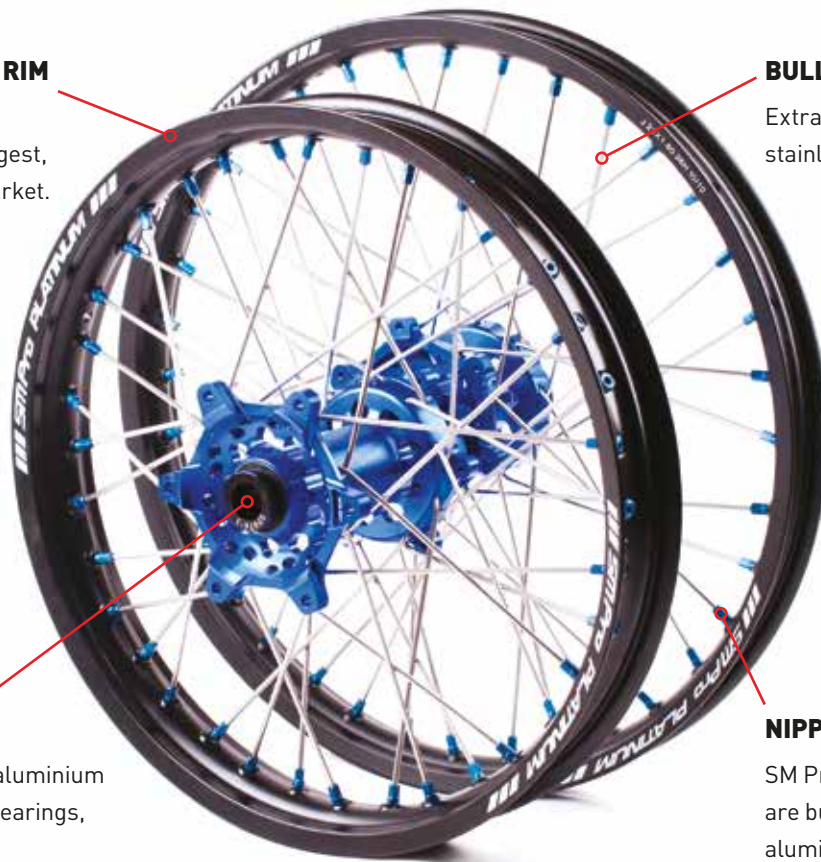

FEATURES

SM PRO PLATINUM RIM

Made from 7050- T6 aluminium. The strongest, lightest rim on the market.

BULLDOG SPOKES

Extra strong, high tensile stainless steel spokes.

SM PRO HUBS

Machined from billet aluminium come complete with bearings, seals and spacers.

NIPPLES

SM Pro Platinum wheels are built with coloured aluminium nipples to give the lightest combination. SM Pro Platinum Race series are built with nickel plated steel nipples.

ASSEMBLY

All wheels are assembled by hand by our skilled technicians.

RIM SIZES

80 / 21x1.60	60 / 19x1.60	70 / 16.5x3.50
81 / 19x2.15	61 / 16x1.85	71 / 17x3.50
82 / 19x1.85	62 / 17x1.40	72 / 17x4.25
84 / 18x2.15	63 / 14x1.60	73 / 17x5.00
	64 / 12x1.60	
	65 / 10x1.60	

WHEEL PART NUMBERS

A wheel is comprised of a combination of part numbers which is formatted as follows:

Hub Part Number. Hub Colour.
Rim Size. Rim Colour. Nipple Colour.
So for example the wheel above would be: **SP074. 04. 80. 01. 04.**