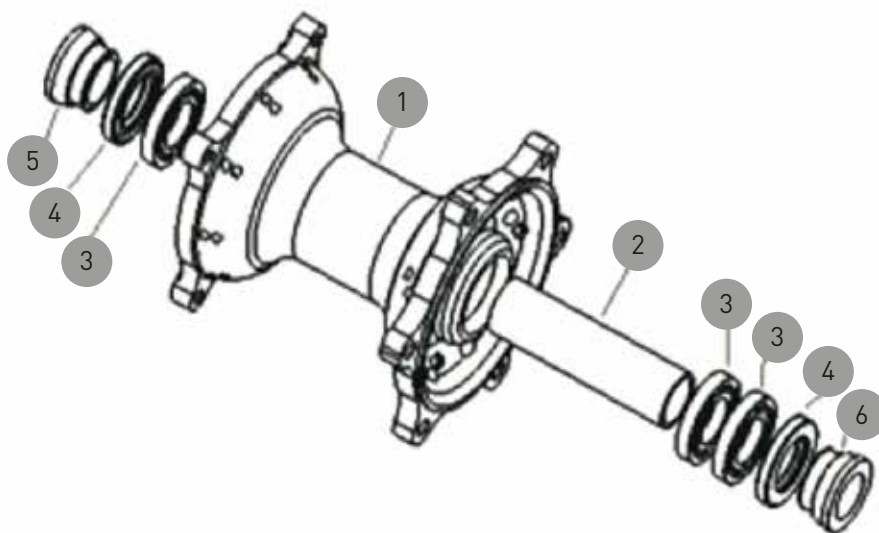

HUB FITMENTS AND REPLACEMENTS

REAR HUBS

Model	1.Hub Fitment	2.Tube	3.Bearing	4.Seal	5.Disc Spacer	6.Plain Spacer
CR 80/85	SP103	SP103-T	6202	25*35*7	SP103-1	SP103-1
CRF 150	SP068	SP068-T	6003	25*35*7	SP068-1	SP068-2
CR 125/250 2002-2007	SP047	SP047-T	6005	30*47*7	SP047-1	SP047-1
CRF 250 2004-13, CRF 450 2002-12	SP047	SP047-T	6005	30*47*7	SP047-1	SP047-1
CRF 250 2014-17, CRF 450 2013-17	SP012	SP012-T	6005	30*47*7	SP012-1	SP012-2
CRF 250L	SP045	SP045-T	6203	25*40*7	SP045-1	SP045-2
CRF 250X/450X	SP047	SP047-T	6005	30*47*7	SP047-1	SP047-1

Kawasaki

Model	1.Hub Fitment	2.Tube	3.Bearing	4.Seal	5.Disc Spacer	6.Plain Spacer
KX 65	SP027	SP027-T	6202	25*35*7	SP027-1	SP027-2
KX 80/85	SP042	SP042-T	6004	30*42*7	SP042-1	SP042-1
KX 125/250 KXF 250/450	SP053	SP053-T	6005	30*47*7	SP053-1	SP053-1

Model	1.Hub Fitment	2.Tube	3.Bearing	4.Seal	5.Disc Spacer	6.Plain Spacer
SX 50 2004-13	SP066	SP066-T	6203	25*40*7	SP066-1	SP066-2
SX 50 2014-17	SP067	SP067-T	6003	25*35*7	SP067-1	SP067-2
SX 65	SP049	SP049-T	6003	25*35*7	SP049-3	SP049-4
SX 85	SP057	SP057-T	6005	30*47*7	SP057-1	SP057-1
SX/SXF/EXC/EXCF 125-500 20mm Axle	SP052	SP052-T	6005	30*47*7	SP052-1-12	SP052-2-12
SX/SXF/EXC/EXCF 125-500 25mm Axle	SP052	SP052-T	6005	30*47*7	SP052-13	SP052-13
Freeride	SP057	SP057-T	6005	30*47*7	SP057-1	SP057-1